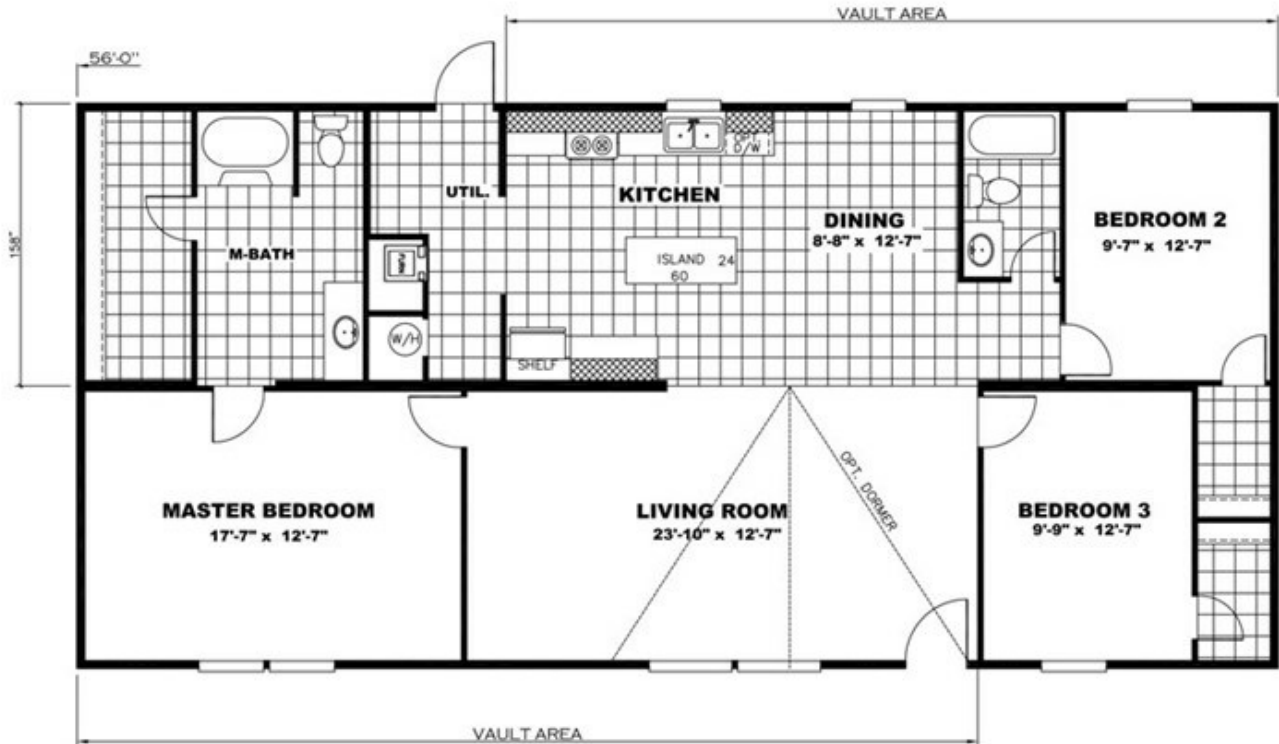

**THRILL** Model number: 97TRU28563RH

**3 beds • 2 baths • 1568 sq.ft. • 28' width • 56' depth**

Our home building facilities invest in continuous product and process improvements. Plans, dimensions, features, materials, specifications and availability are subject to change without notice or obligation. Renderings and floor plans are representative likenesses of our homes and may differ from the actual homes. We invite you to tour a Home Center near you and inspect the highest value in quality housing available or call (903) 727-2005 to speak with a Home Consultant. Copyright 2017, CMH. All rights reserved.