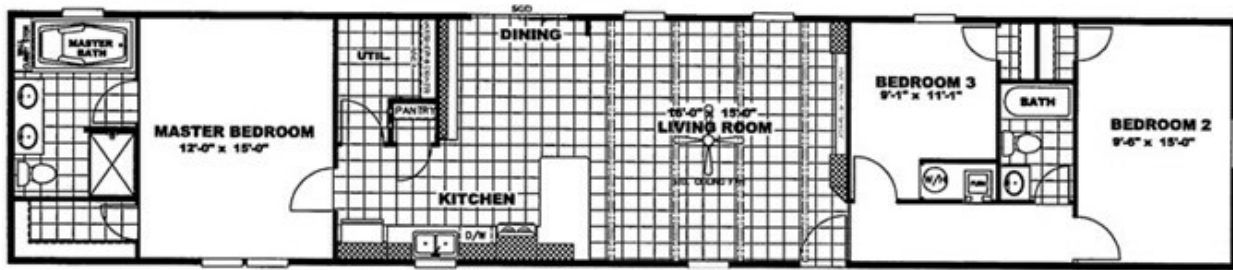

THE ANNIVERSARY 16

THE ANNIVERSARY 16 Model number: 35ANN16763AH

3 beds • 2 baths • 1216 sq.ft. • 16' width • 76' depth

Our home building facilities invest in continuous product and process improvements. Plans, dimensions, features, materials, specifications and availability are subject to change without notice or obligation. Renderings and floor plans are representative likenesses of our homes and may differ from the actual homes. We invite you to tour a Home Center near you and inspect the highest value in quality housing available or call (903) 727-2005 to speak with a Home Consultant. Copyright 2017, CMH. All rights reserved.