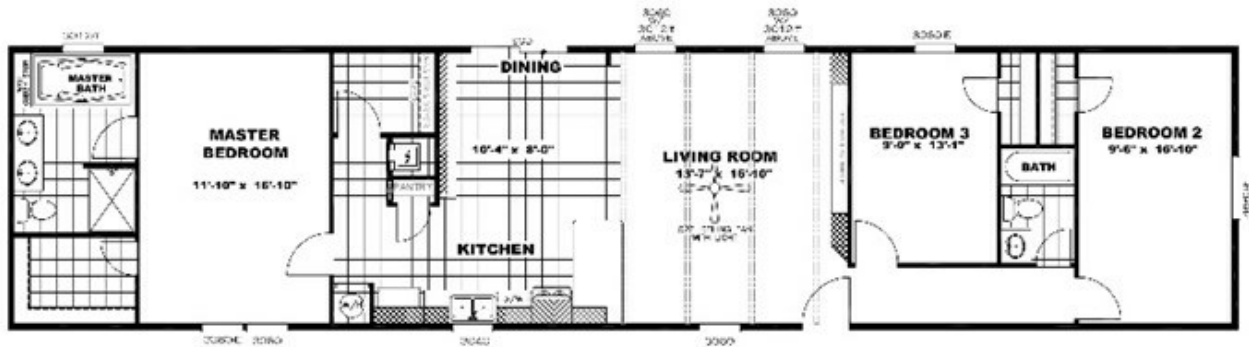

THE ANNIVERSARY 18

THE ANNIVERSARY 18 Model number: 35ANN18763AH

3 beds • 2 baths • 1368 sq.ft. • 18' width • 76' depth

Our home building facilities invest in continuous product and process improvements. Plans, dimensions, features, materials, specifications and availability are subject to change without notice or obligation. Renderings and floor plans are representative likenesses of our homes and may differ from the actual homes. We invite you to tour a Home Center near you and inspect the highest value in quality housing available or call (903) 727-2005 to speak with a Home Consultant. Copyright 2017, CMH. All rights reserved.