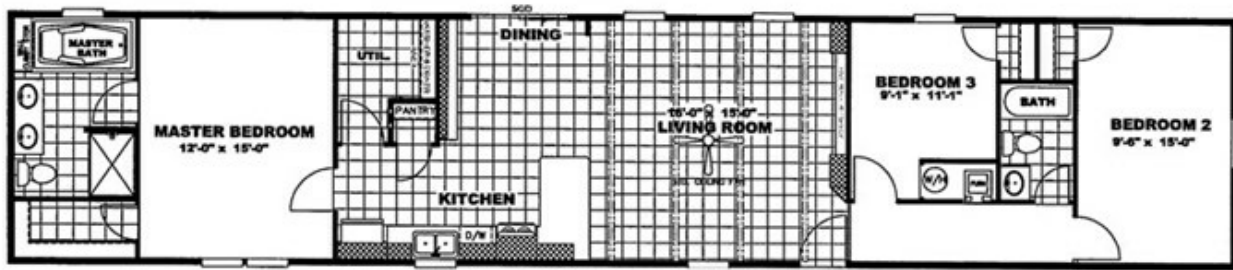

# THE ANNIVERSARY 16 Model number: 35ANN16763AH

3 beds • 2 baths • 1216 sq.ft. • 16' width • 76' depth

Our home building facilities invest in continuous product and process improvements. Plans, dimensions, features, materials, specifications and availability are subject to change without notice or obligation. Renderings and floor plans are representative likenesses of our homes and may differ from the actual homes. We invite you to tour a Home Center near you and inspect the highest value in quality housing available or call (903) 727-2005 to speak with a Home Consultant. Copyright 2017, CMH. All rights reserved.