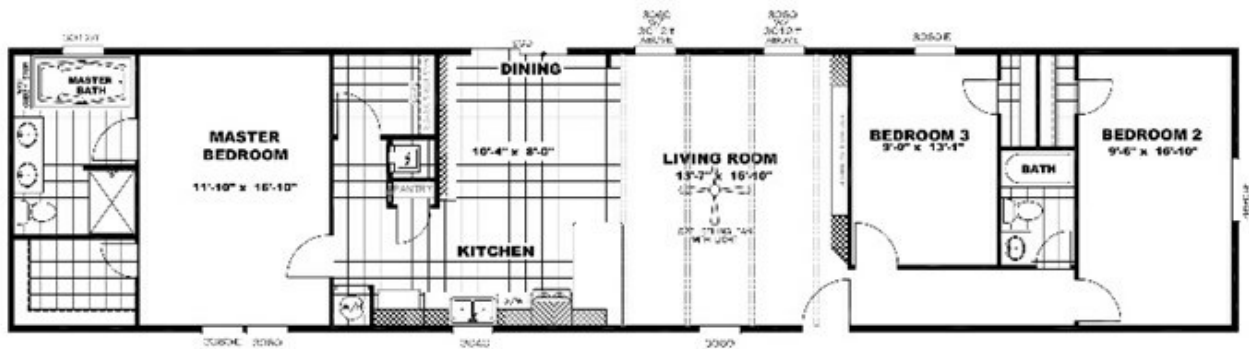

THE ANNIVERSARY 18

THE ANNIVERSARY 18 Model number: 35ANN18763AH18

3 beds • 2 baths • 1368 sq.ft. • 18' width • 76' depth

Our home building facilities invest in continuous product and process improvements. Plans, dimensions, features, materials, specifications and availability are subject to change without notice or obligation. Renderings and floor plans are representative likenesses of our homes and may differ from the actual homes. We invite you to tour a Home Center near you and inspect the highest value in quality housing available or call (903) 727-2005 to speak with a Home Consultant. Copyright 2017, CMH. All rights reserved.