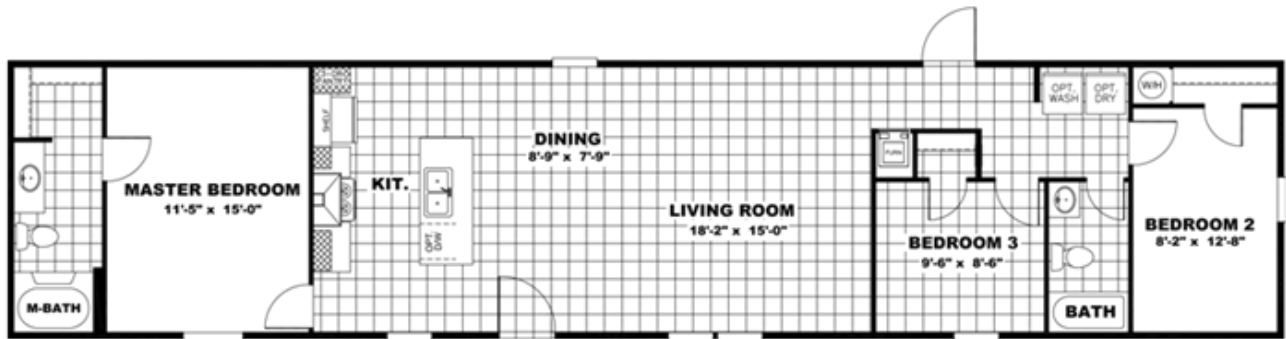

# THE BREEZE

Model number: 31SSP16723AH

3 beds • 2 baths • 1152 sq.ft. • 16' width • 72' depth

Our home building facilities invest in continuous product and process improvements. Plans, dimensions, features, materials, specifications and availability are subject to change without notice or obligation. Renderings and floor plans are representative likenesses of our homes and may differ from the actual homes. We invite you to tour a Home Center near you and inspect the highest value in quality housing available or call (903) 727-2005 to speak with a Home Consultant. Copyright 2017, CMH. All rights reserved.