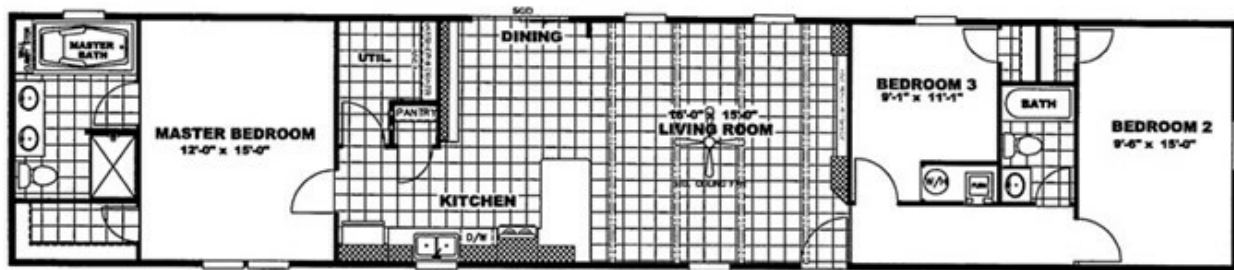

# ANNIVERSARY 16763A Model number: 31ANN16763AH

3 beds • 2 baths • 1216 sq.ft. • 16' width • 76' depth

Our home building facilities invest in continuous product and process improvements. Plans, dimensions, features, materials, specifications and availability are subject to change without notice or obligation. Renderings and floor plans are representative likenesses of our homes and may differ from the actual homes. We invite you to tour a Home Center near you and inspect the highest value in quality housing available or call (903) 727-2005 to speak with a Home Consultant. Copyright 2017, CMH. All rights reserved.