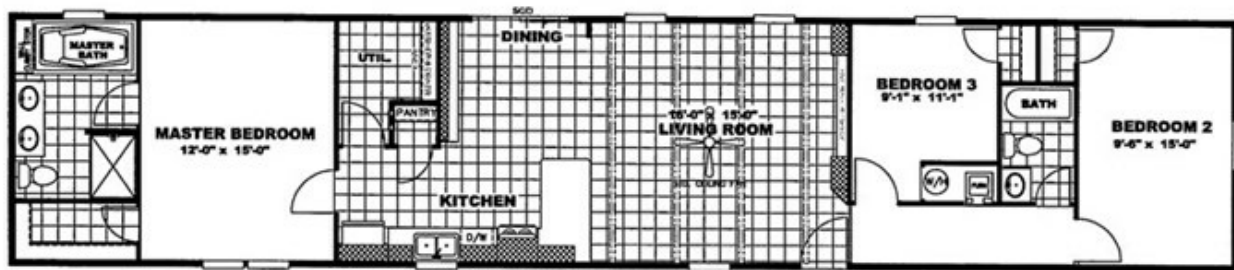

ANNIVERSARY 16763A

ANNIVERSARY 16763A Model number: 31ANN16763AH

3 beds • 2 baths • 1216 sq.ft. • 16' width • 76' depth

Our home building facilities invest in continuous product and process improvements. Plans, dimensions, features, materials, specifications and availability are subject to change without notice or obligation. Renderings and floor plans are representative likenesses of our homes and may differ from the actual homes. We invite you to tour a Home Center near you and inspect the highest value in quality housing available or call (903) 727-2005 to speak with a Home Consultant. Copyright 2017, CMH. All rights reserved.