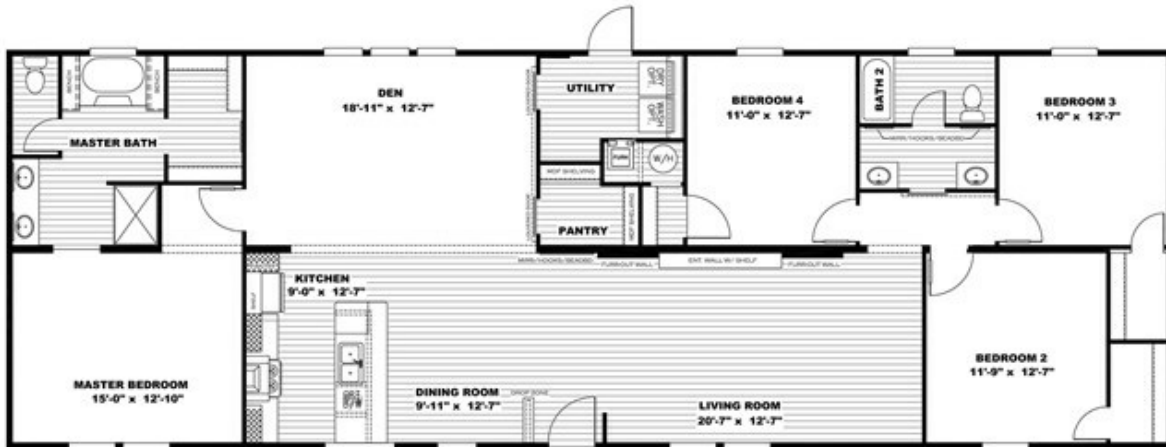

THE BREEZE II

THE BREEZE II

Model number: 38SSP28764AH

4 beds • 2 baths • 2128 sq.ft. • 28' width • 76' depth

Our home building facilities invest in continuous product and process improvements. Plans, dimensions, features, materials, specifications and availability are subject to change without notice or obligation. Renderings and floor plans are representative likenesses of our homes and may differ from the actual homes. We invite you to tour a Home Center near you and inspect the highest value in quality housing available or call (903) 727-2005 to speak with a Home Consultant. Copyright 2017, CMH. All rights reserved.