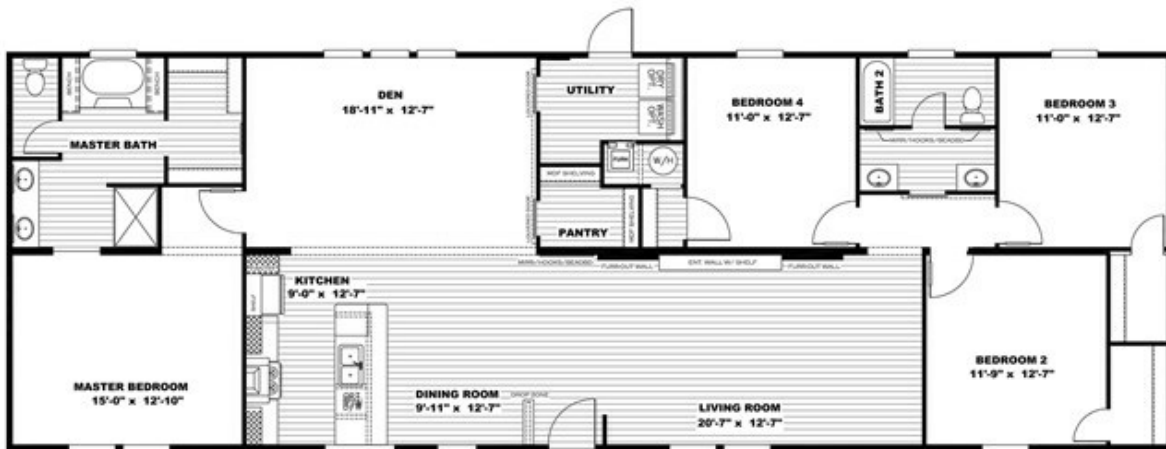

# THE BREEZE II

# THE BREEZE II Model number: 38SSP28764AH18

4 beds • 2 baths • 2128 sq.ft. • 28' width • 76' depth

Our home building facilities invest in continuous product and process improvements. Plans, dimensions, features, materials, specifications and availability are subject to change without notice or obligation. Renderings and floor plans are representative likenesses of our homes and may differ from the actual homes. We invite you to tour a Home Center near you and inspect the highest value in quality housing available or call (903) 727-2005 to speak with a Home Consultant. Copyright 2017, CMH. All rights reserved.