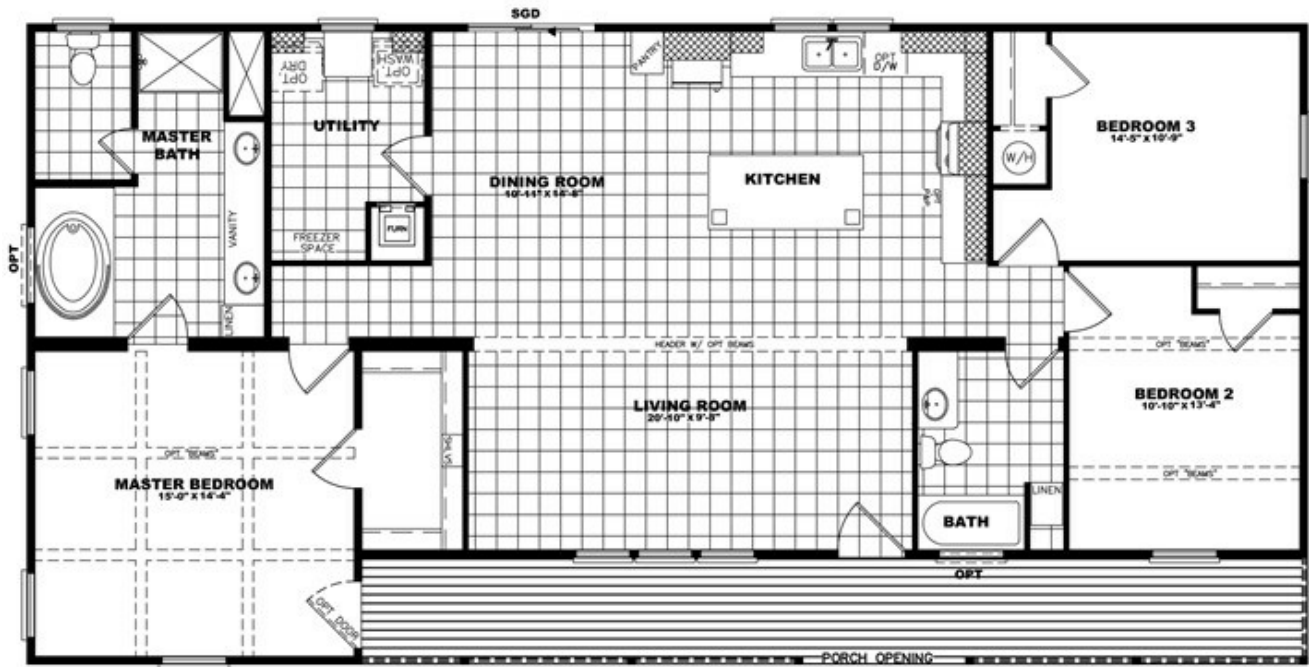

# THE CABIN

# THE CABIN Model number: 32CAB32603AH

3 beds • 2 baths • 1920 sq.ft. • 32' width • 60' depth

OPT 48X72 TILE SHOWER

- STONE ARCH
- STAINLESS VENT

OPT PANTRY

Our home building facilities invest in continuous product and process improvements. Plans, dimensions, features, materials, specifications and availability are subject to change without notice or obligation. Renderings and