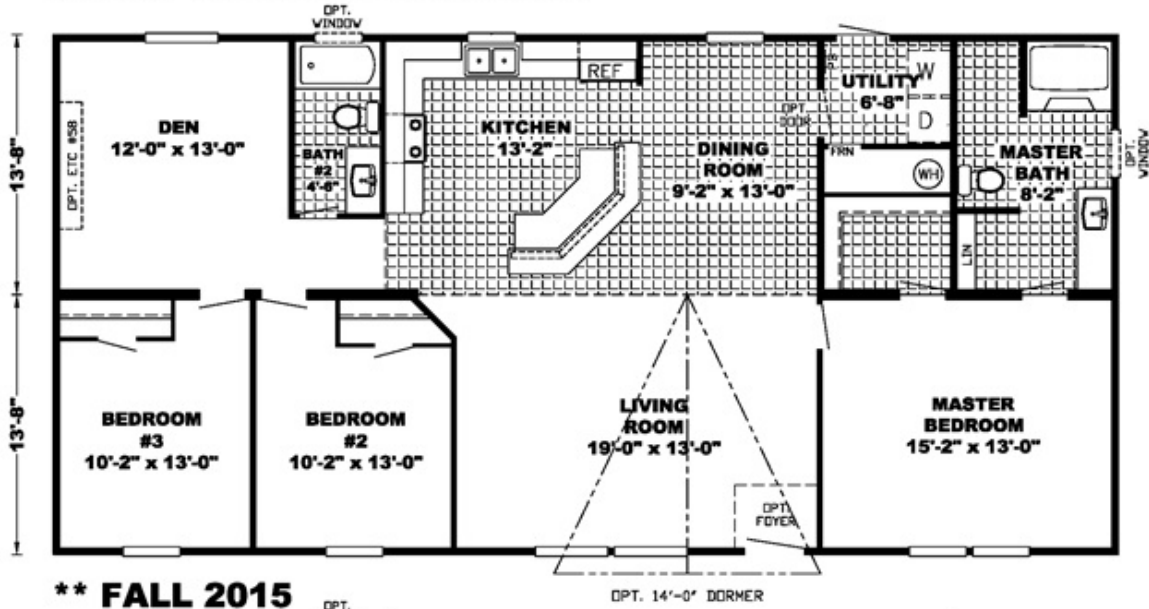

THE MORRIS

THE MORRIS Model number: 41SIG28563BH

4 beds • 2 baths • 1568 sq.ft. • 28' width • 56' depth

MODEL SIG28563B-56-4/28X56

** FALL 2015

Our home building facilities invest in continuous product and process improvements. Plans, dimensions, features, materials, specifications and availability are subject to change without notice or obligation. Renderings and floor plans are representative likenesses of our homes and may differ from the actual homes. We invite you to tour a Home Center near you and inspect the highest value in quality housing available or call (903) 727-2005 to speak with a Home Consultant. Copyright 2017,