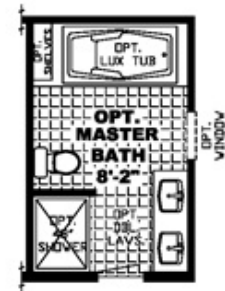

THE MORRIS

THE MORRIS Model number: 41SIG28563BH

4 beds • 2 baths • 1568 sq.ft. • 28' width • 56' depth

MODEL SIG28563B-56-4/28X56

** FALL 2015

Our home building facilities invest in continuous product and process improvements. Plans, dimensions, features, materials, specifications and availability are subject to change without notice or obligation. Renderings and floor plans are representative likenesses of our homes and may differ from the actual homes. We invite you to tour a Home Center near you and inspect the highest value in quality housing available or call (903) 727-2005 to speak with a Home Consultant. Copyright 2017,